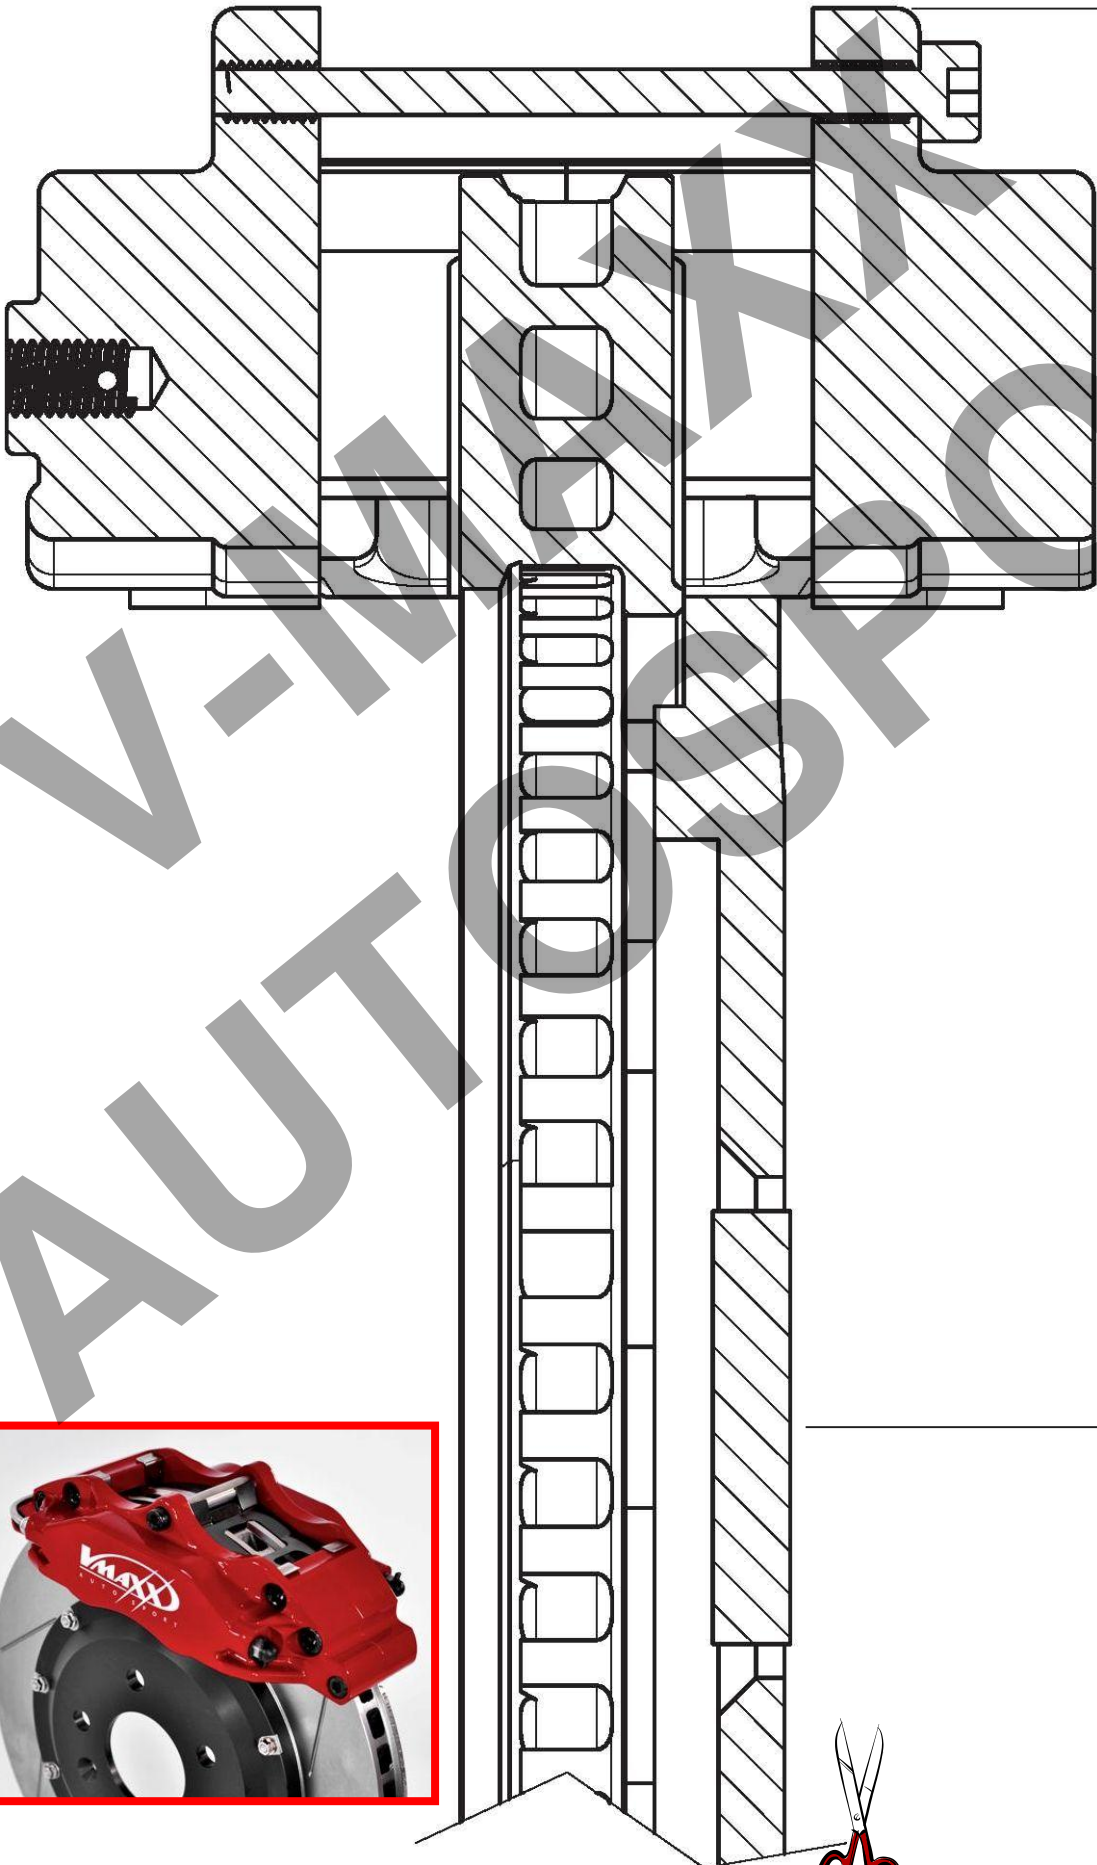

# V-MAXX Autosport Wheel Fitment Chart for kit 20 CI330 03

187

276 MM

186 MM