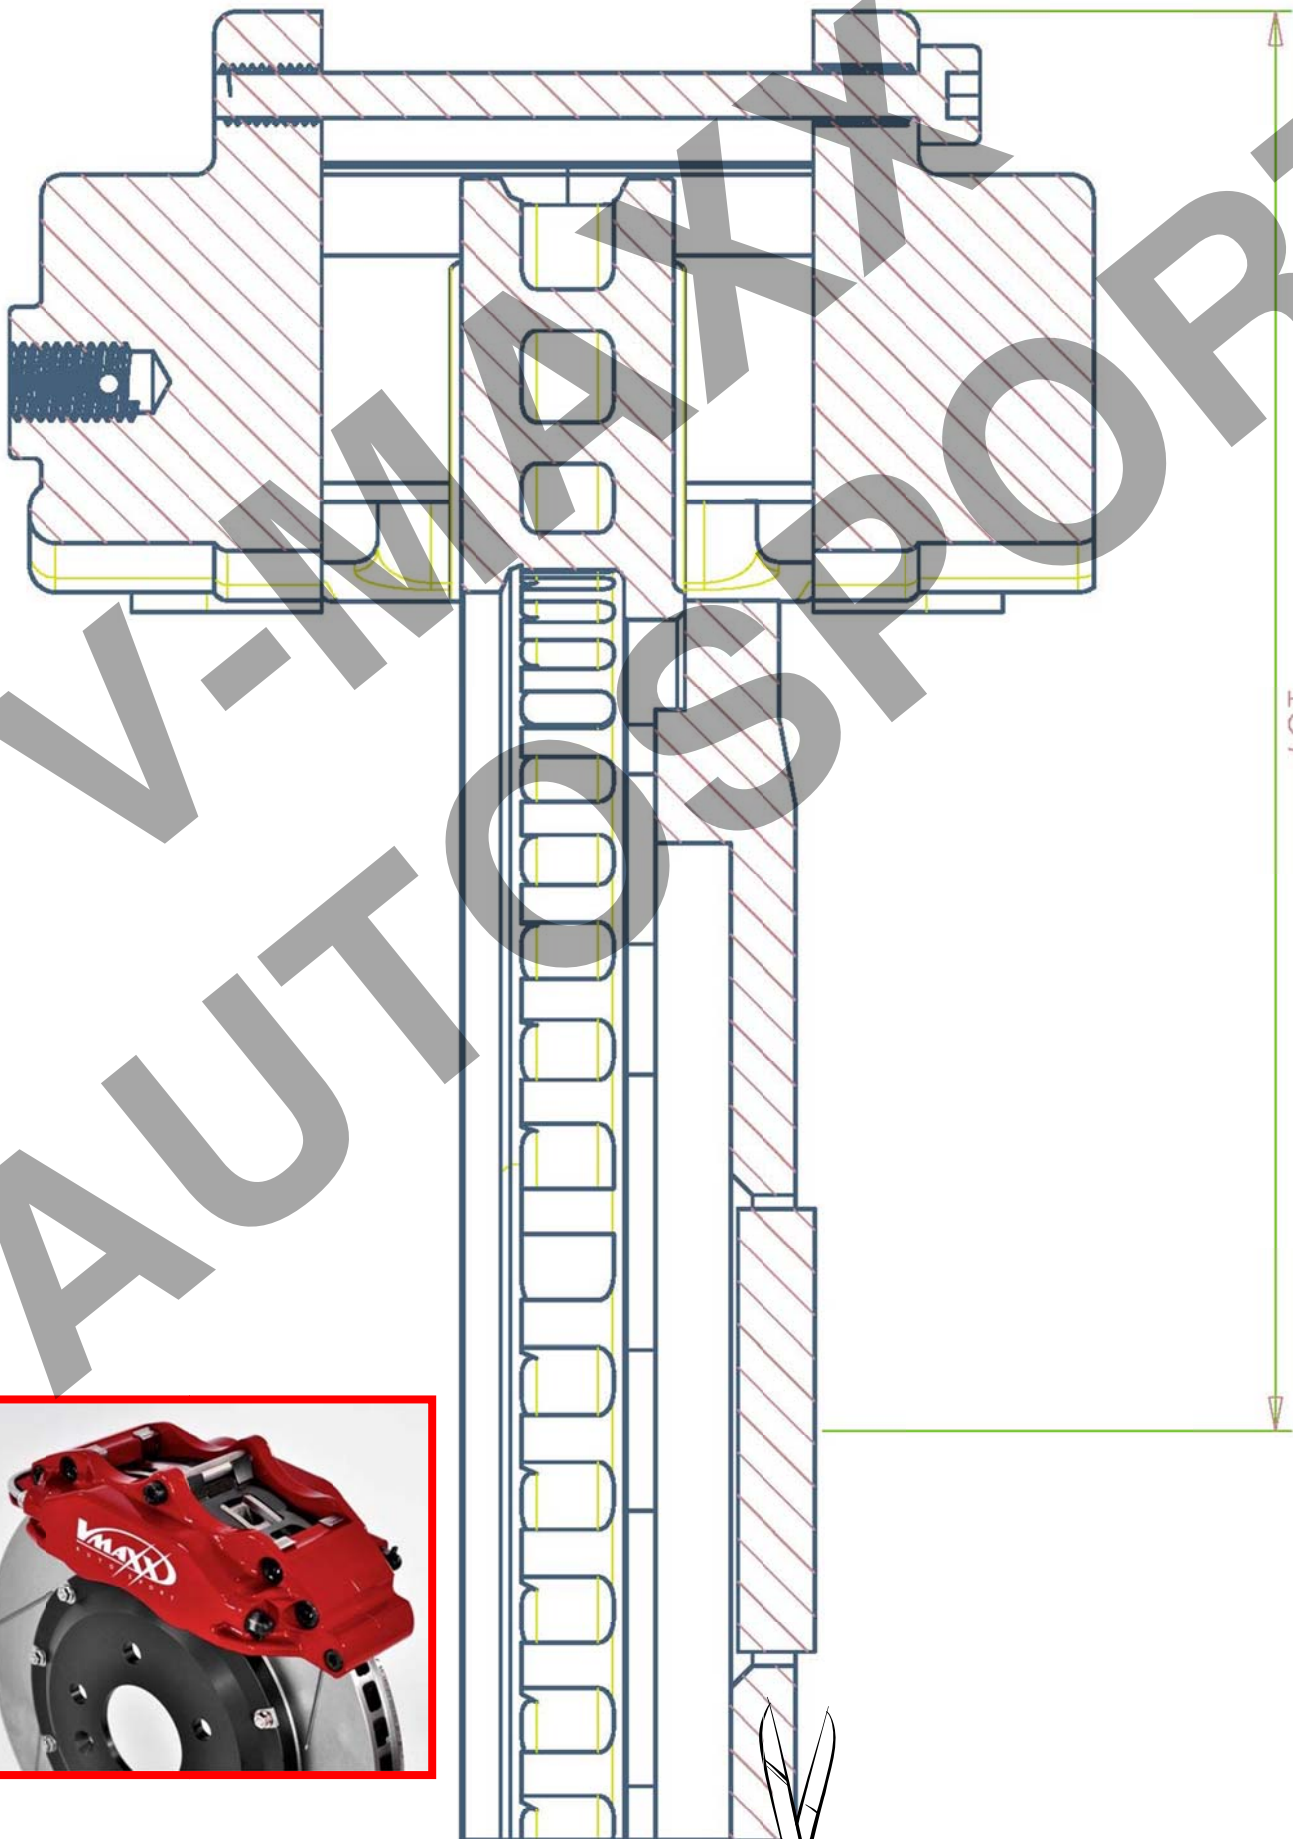

# V-MAXX Autosport Wheel Fitment Chart for kit 20 KI330 03

200 MM

185 MM