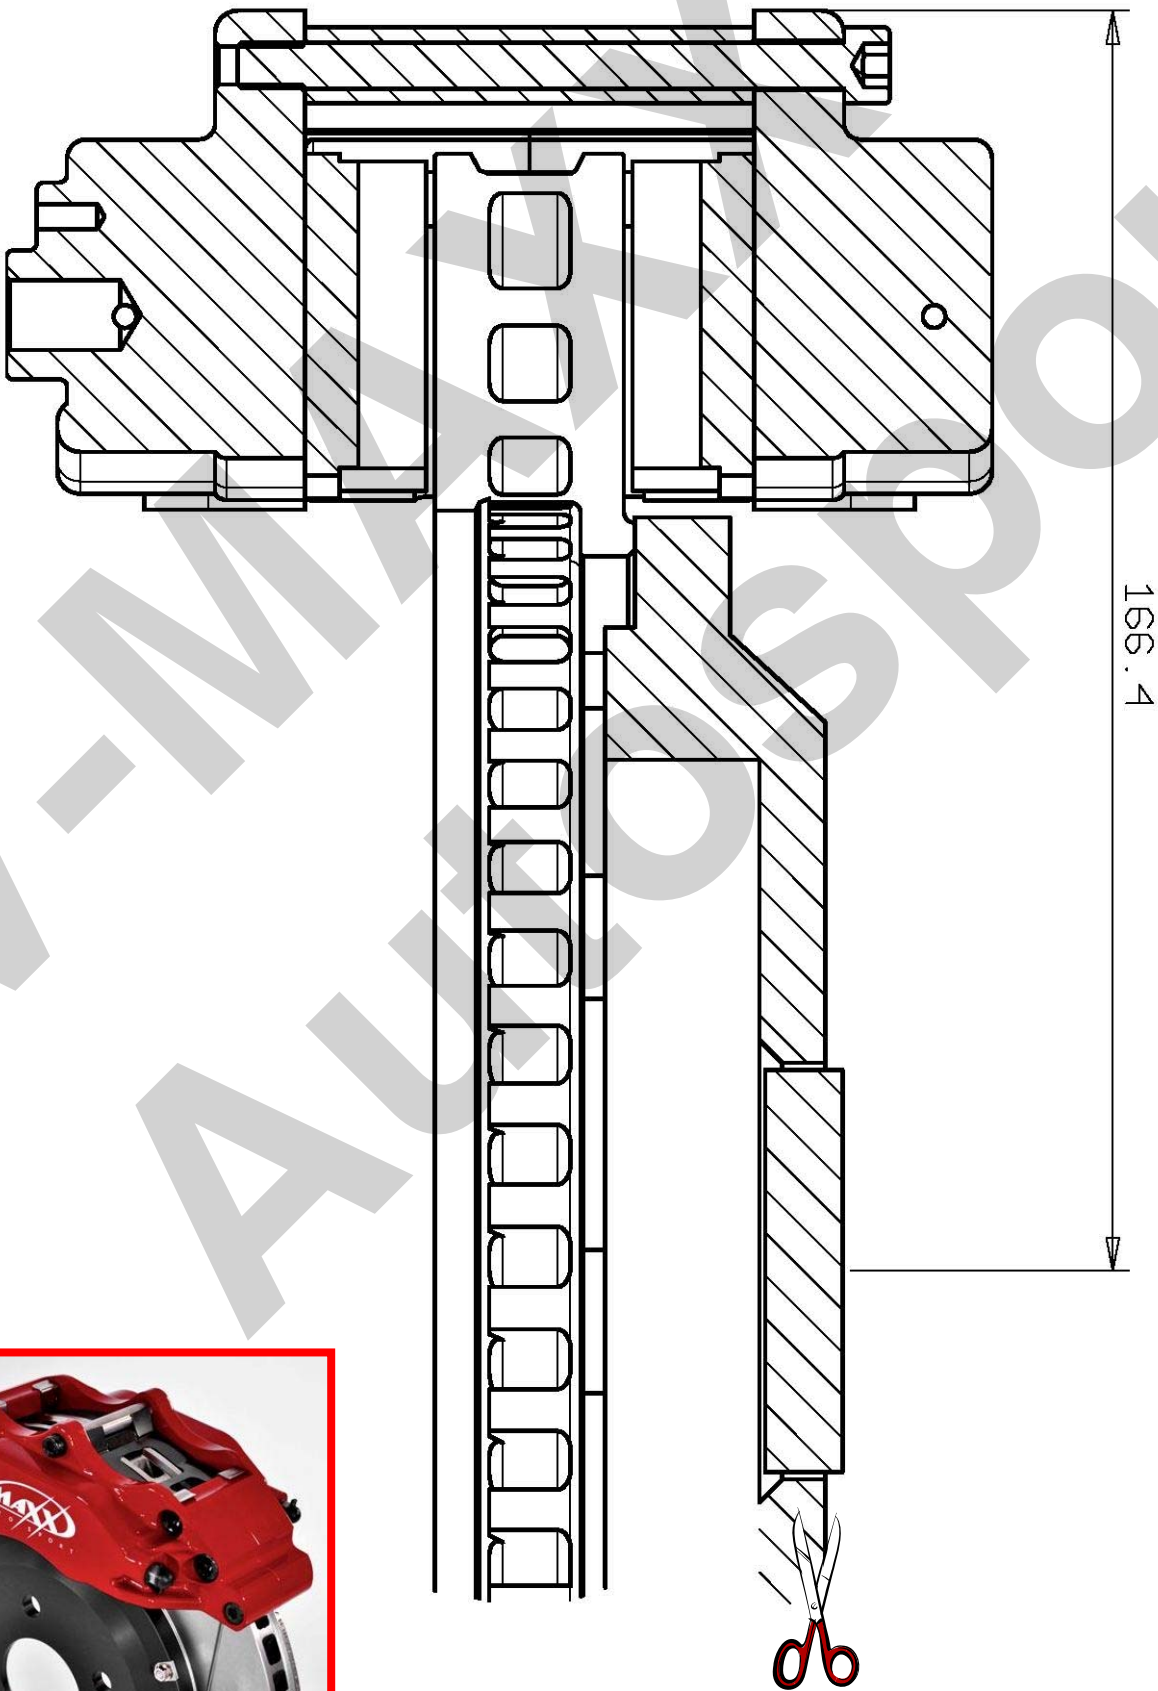

V-MAXX Autosport Wheel Fitment Chart for kit 20 MA290 01

276 MM

186 MM