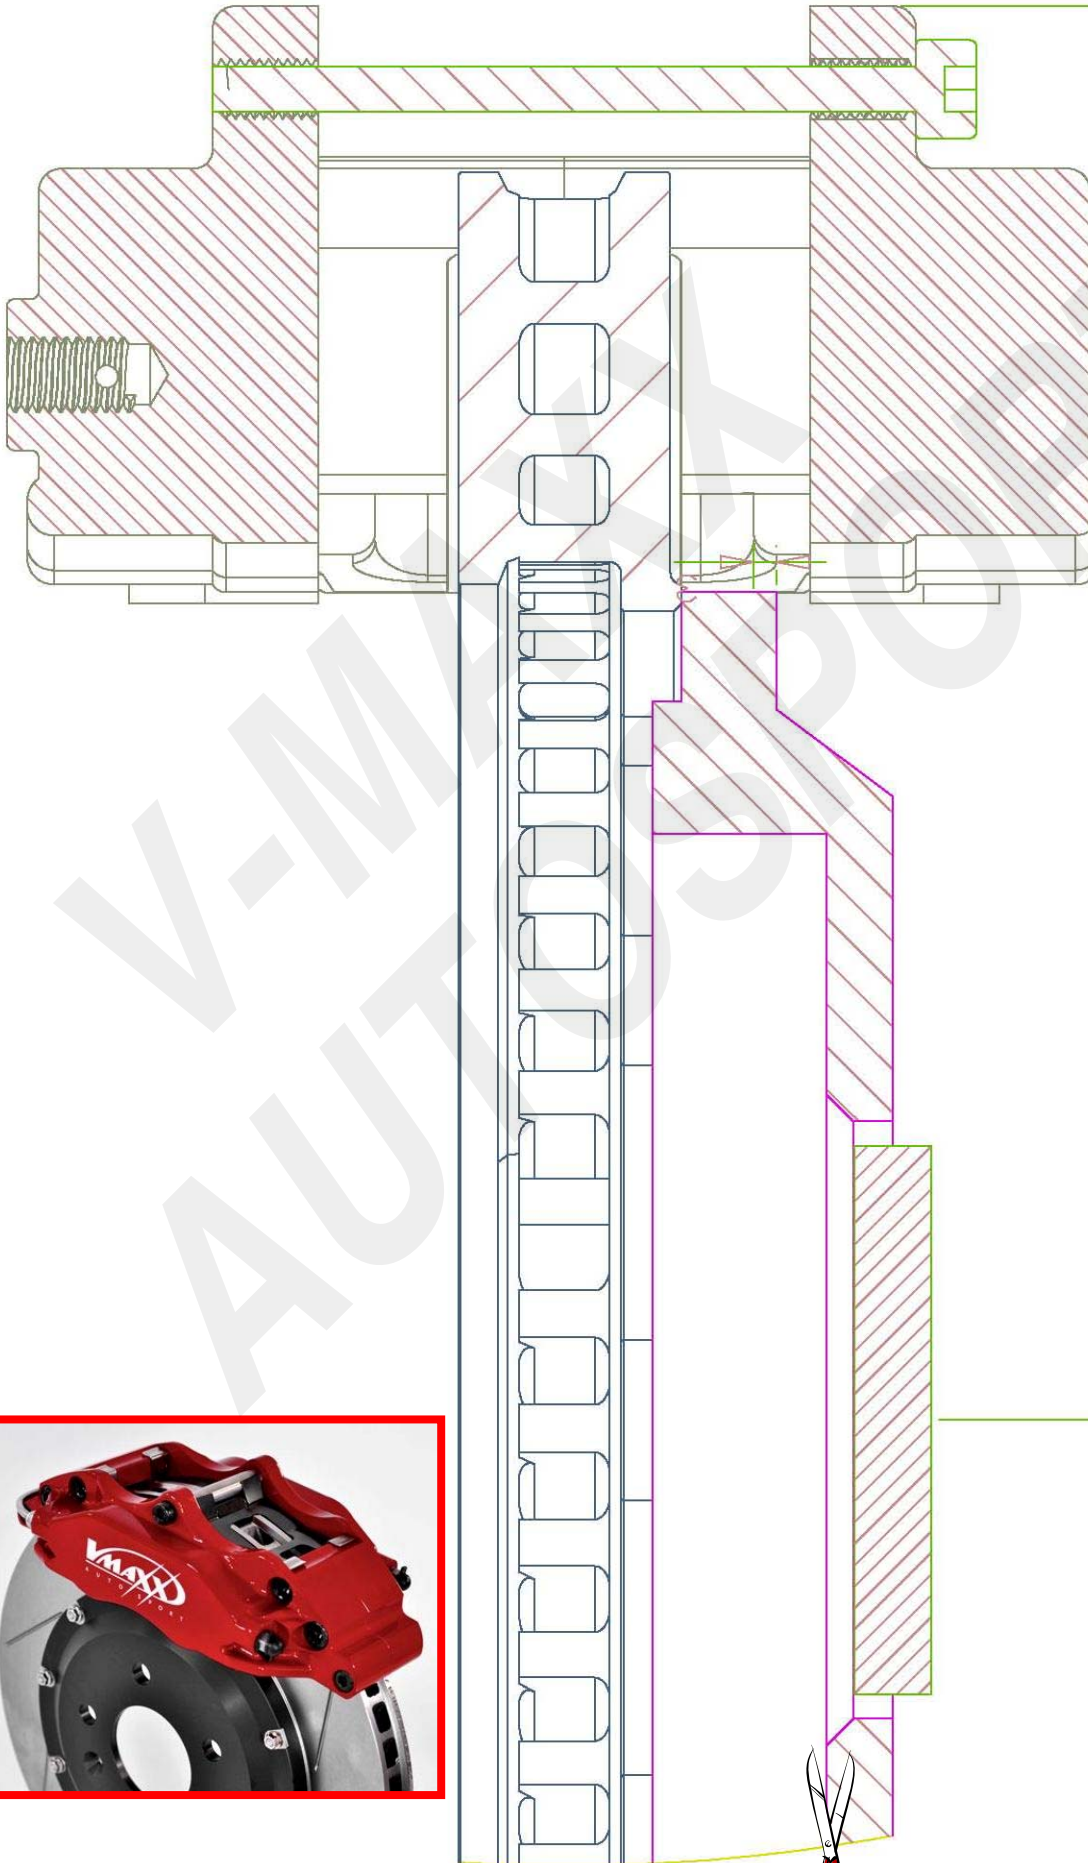

V-MAXX Autosport Wheel Fitment Chart for kit 20 BM 330 01

276 MM

187

186 MM