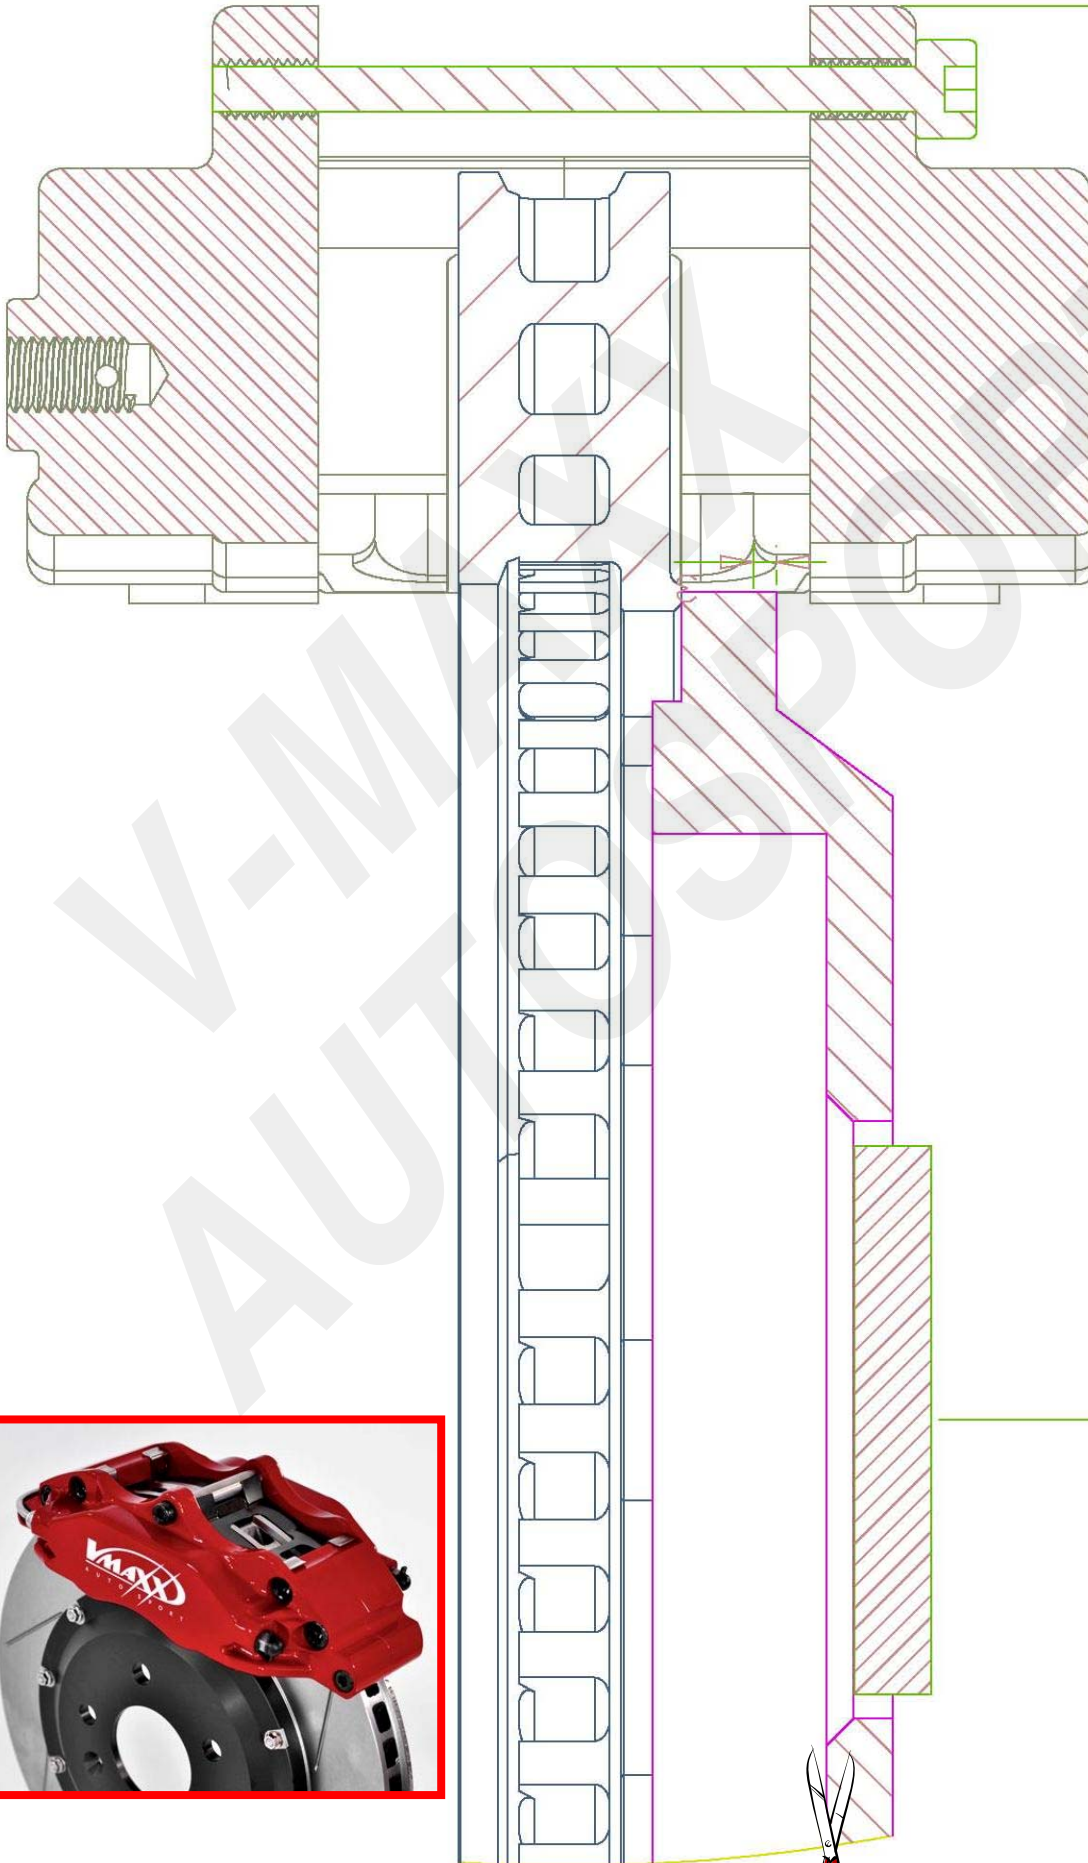

V-MAXX Autosport Wheel Fitment Chart for kit 20 BMZ 330 01

276 MM

187

186 MM