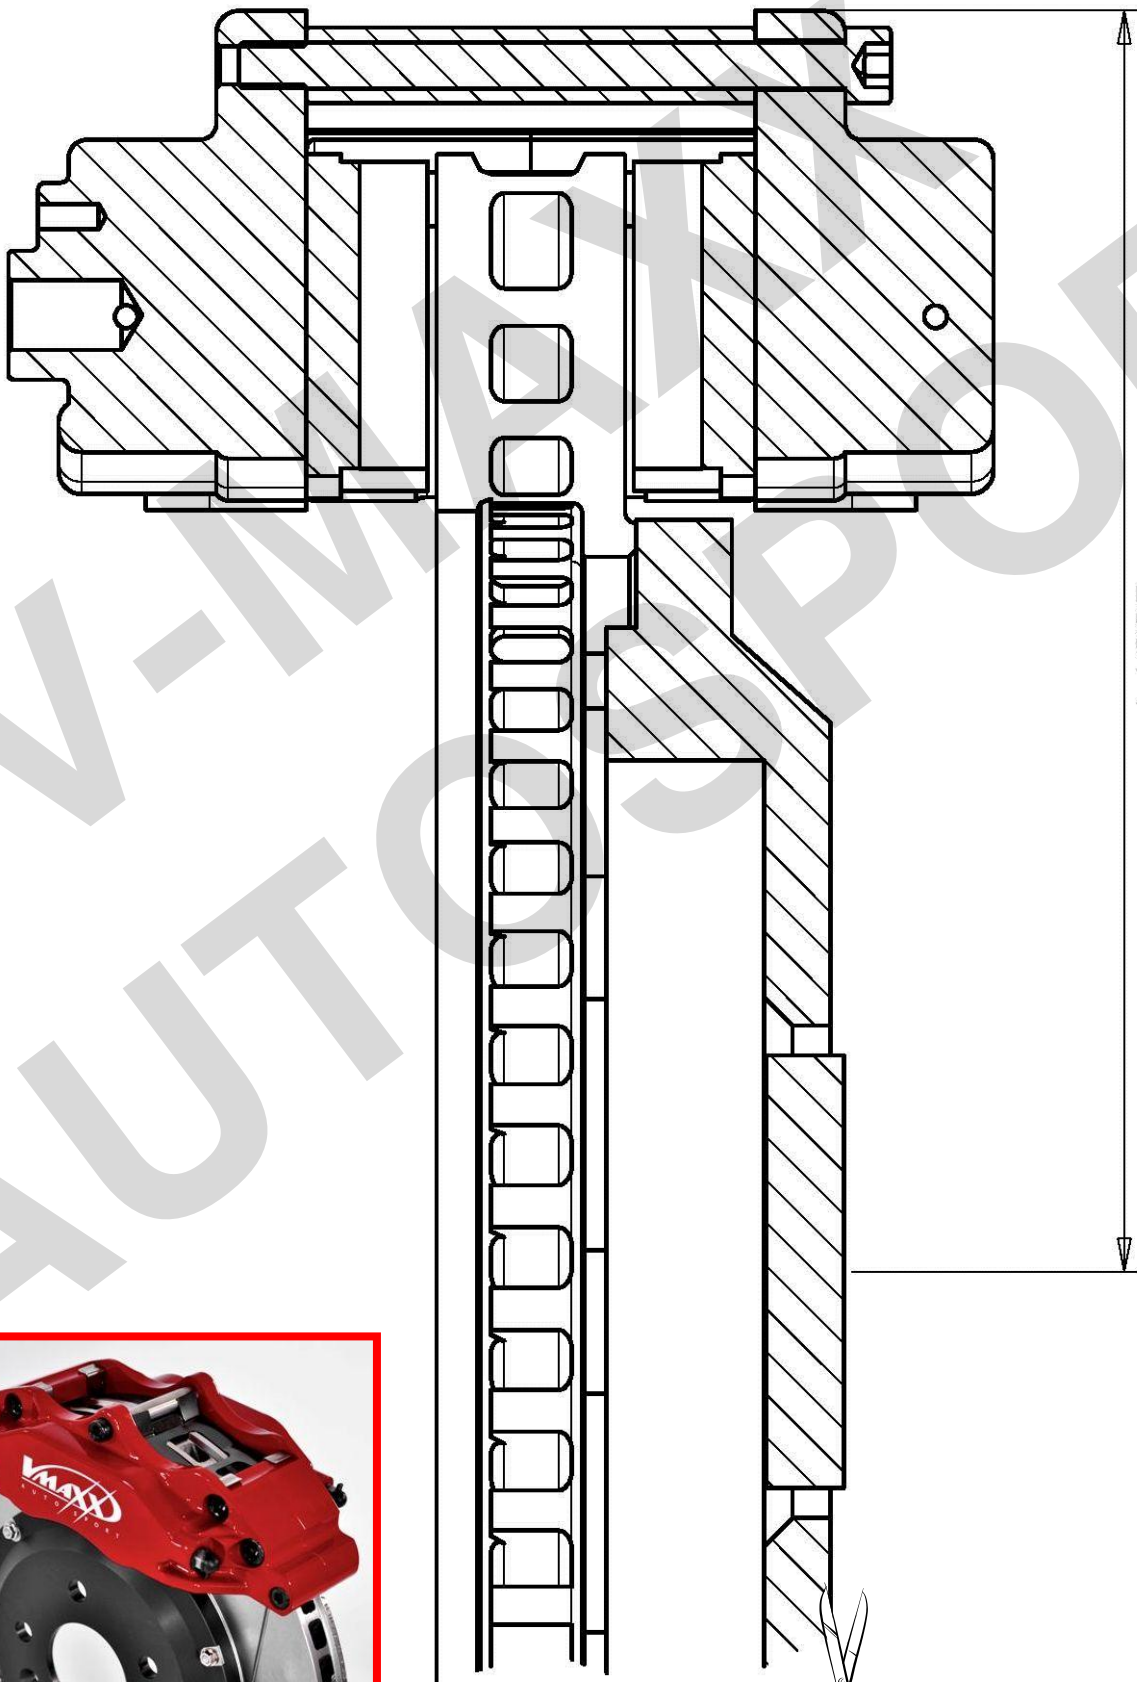

V-MAXX Autosport Wheel Fitment Chart for kit 20 VW290 01

276 MM

166.4

186 MM