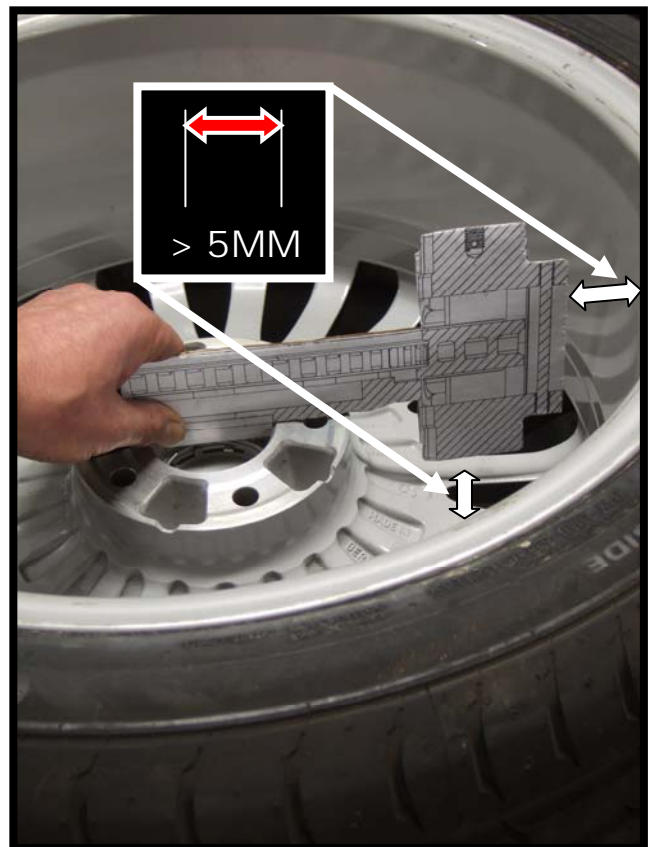

# V-MAXX Autosport Wheel Fitment Chart for kit 20 VW 330 09

276 MM

187

186 MM