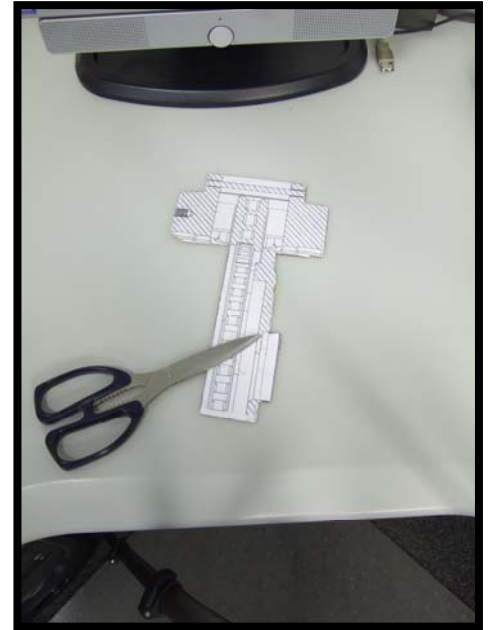

# V-MAXX Autosport Wheel Fitment Chart for kit 20 VW 330 09

276 MM

187

186 MM