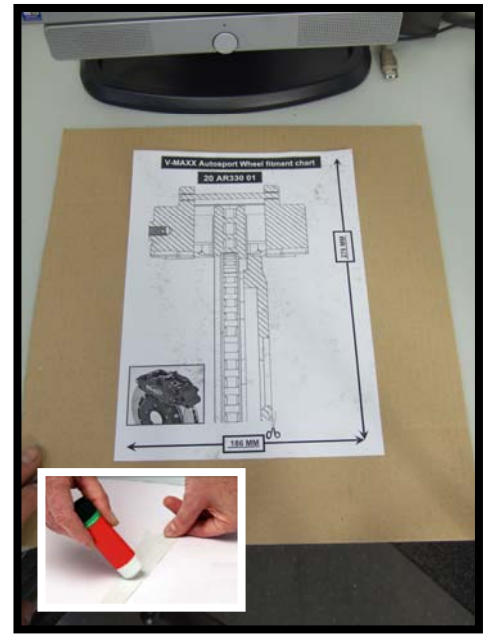

# V-MAXX Autosport Wheel Fitment Chart for kit 20 VW 330 09

276 MM

187

186 MM