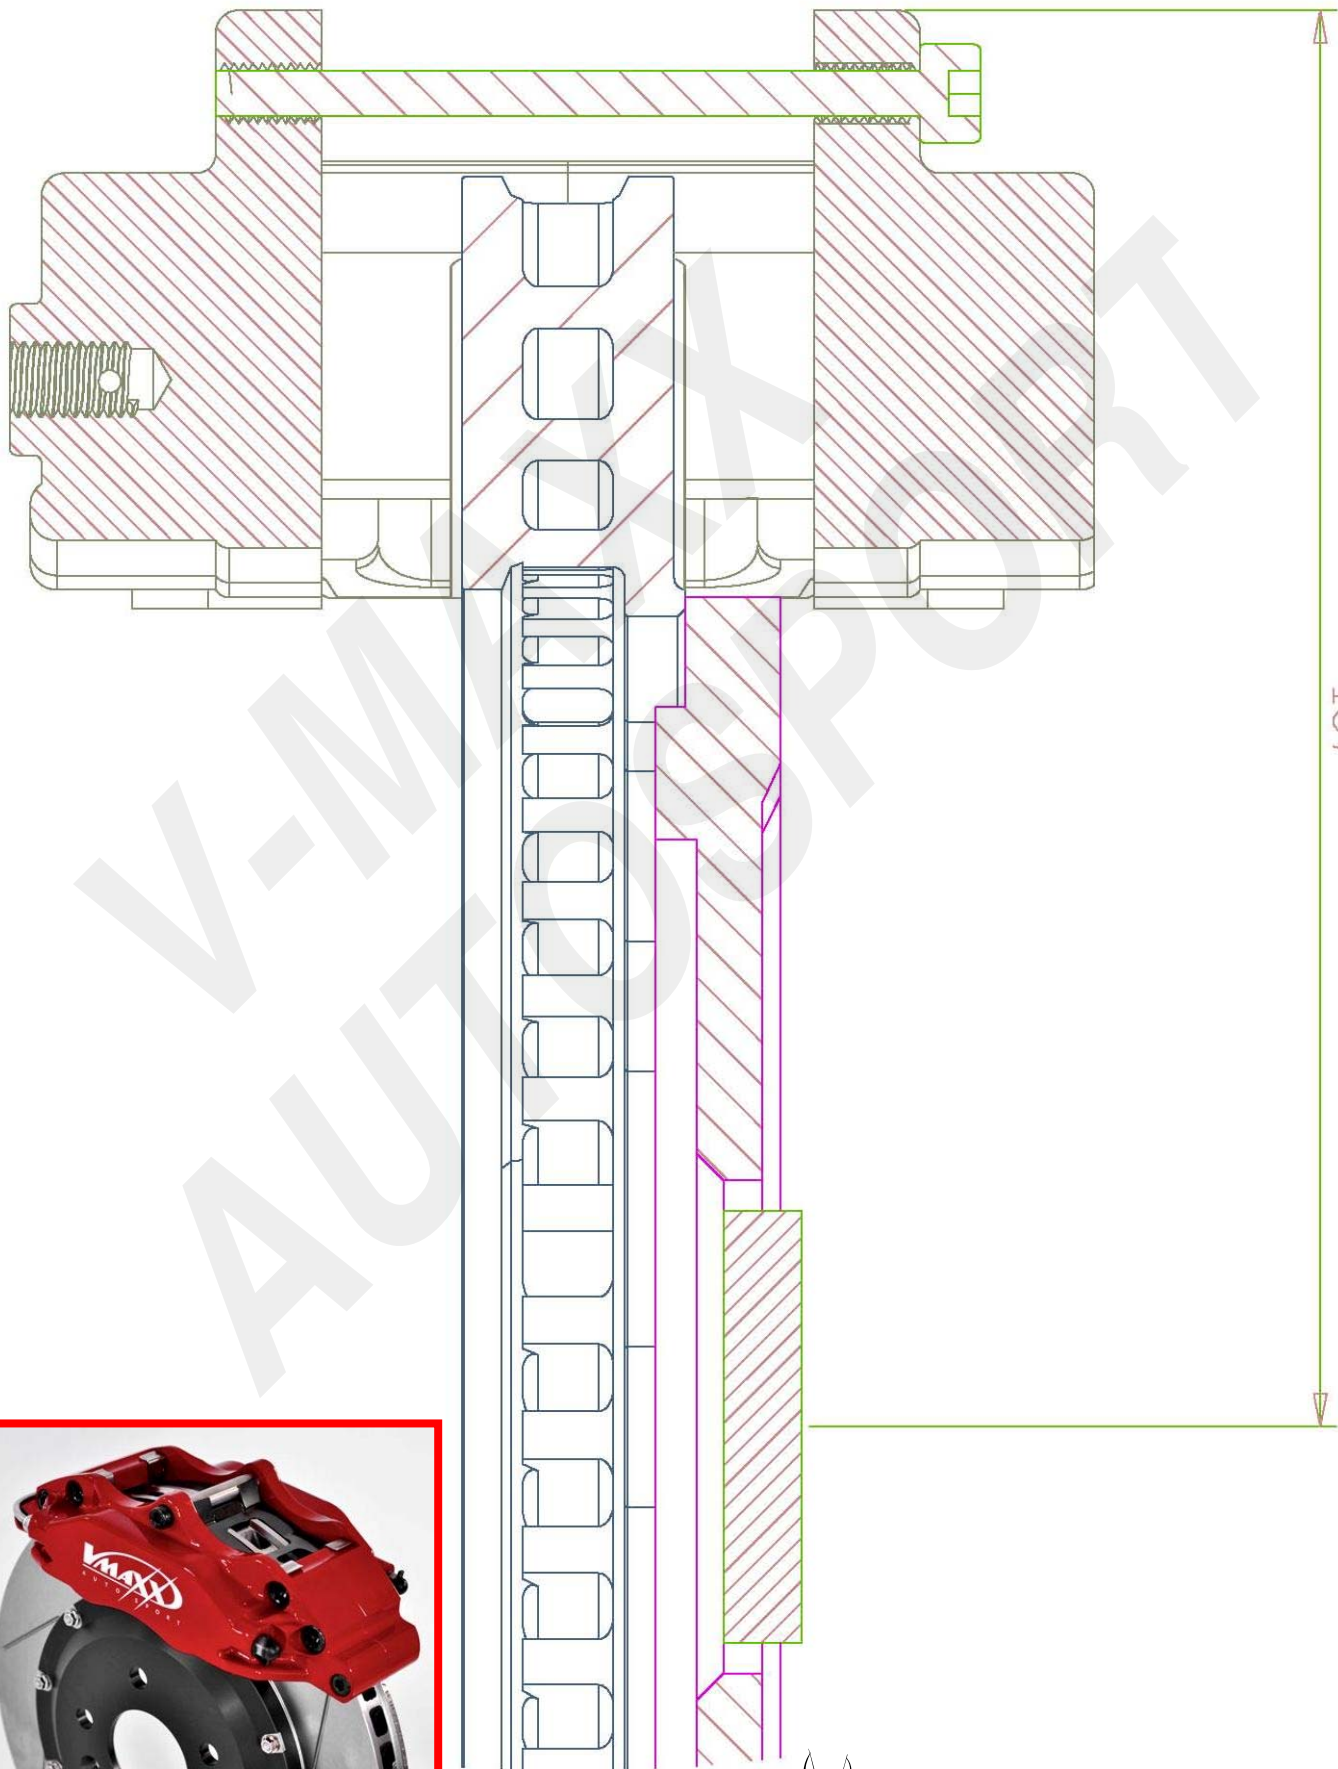

# V-MAXX Autosport Wheel Fitment Chart for kit 20 VW 330 09

276 MM

187

186 MM