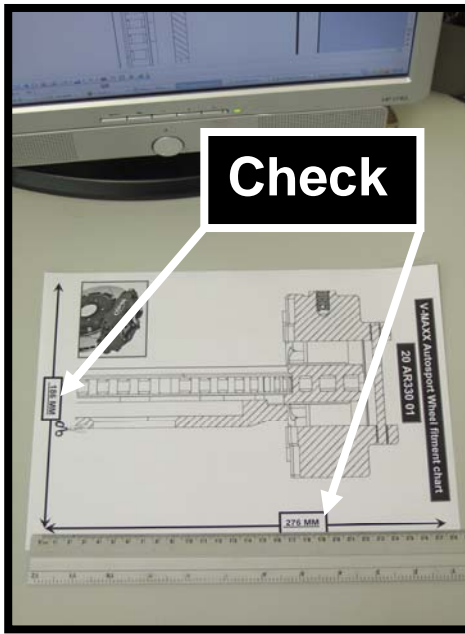

# V-MAXX Autosport Wheel Fitment Chart for kit 20 VW 330 09

276 MM

187

186 MM