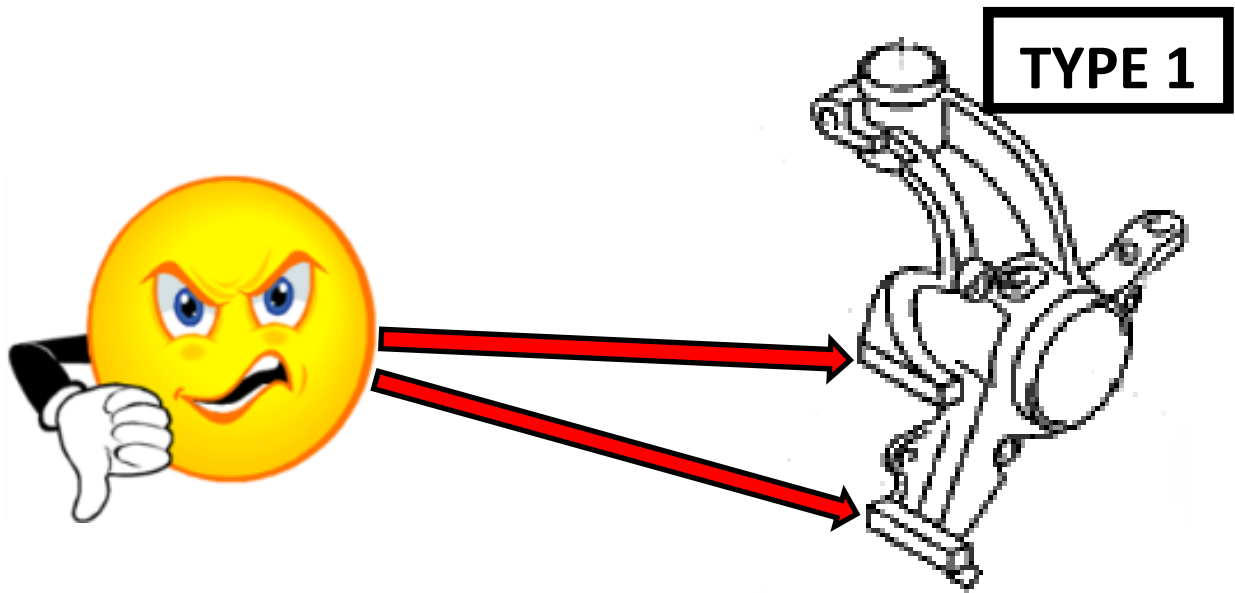

# V-MAXX Autosport Wheel Fitment Chart for kit 20 VW 330 09

276 MM

187

186 MM